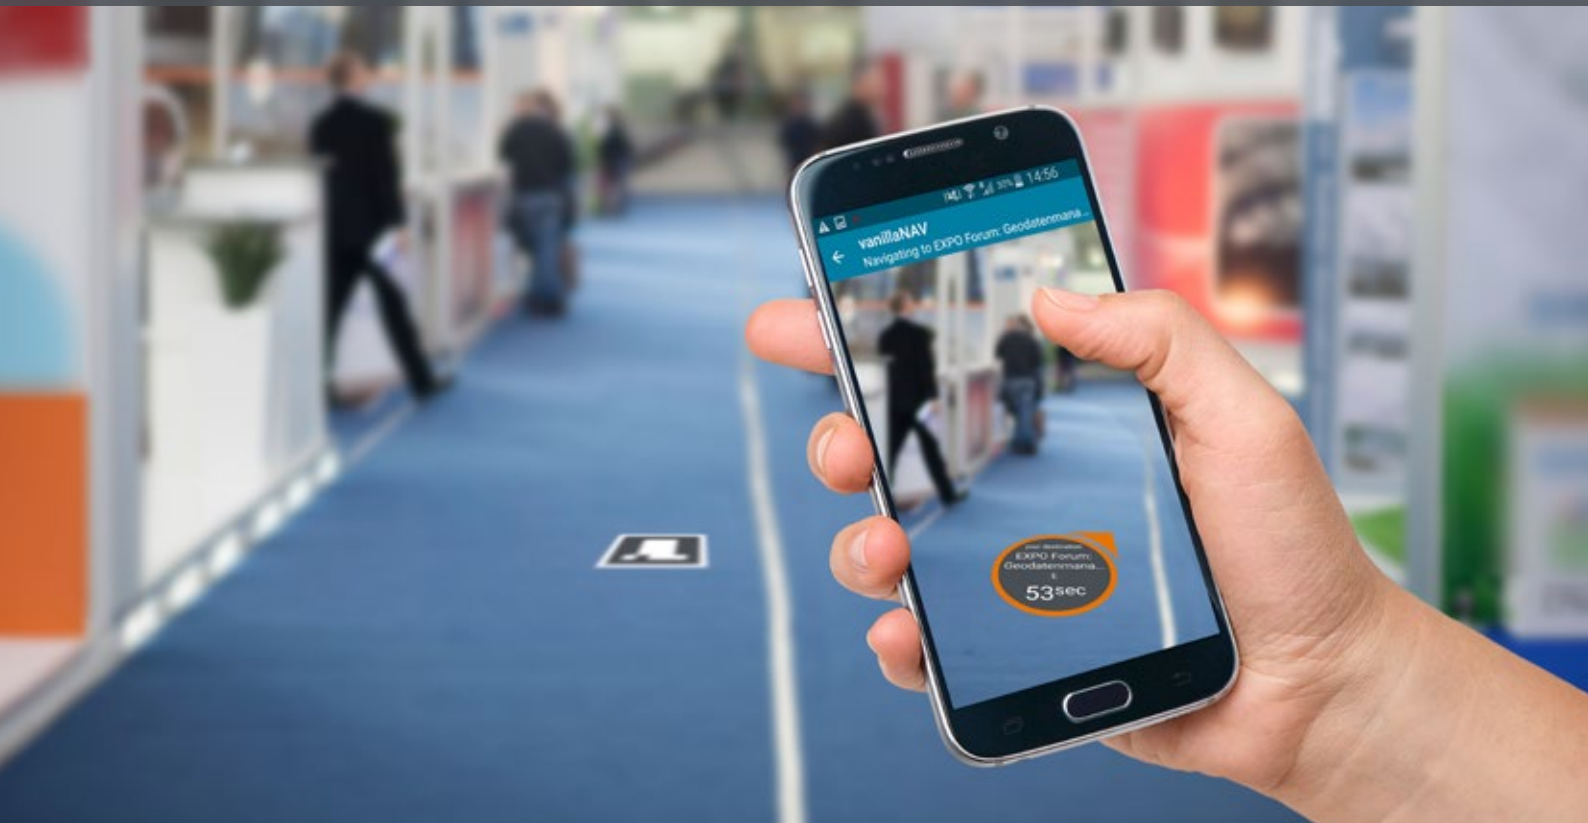

easy.reliable.exciting.guidance

Indoor Navigation for your venue

► Easy to install

The positioning via QR codes enables fast, easy and cost efficient installation in every building. No need to invest in expensive infrastructure, no maintenance costs, no need to create special maps - any existing floor plan can be used.

► Reliable guidance

The vanillaNAV App guides your visitors precisely and reliably through your building. Our promise: Your visitors arrive at their desired destination - due to vanillaNAV's precise turn by turn augmented reality route guidance.

► Excited visitors

Offer the visitors of your venue this intuitive indoor navigation service. Give your guests a lasting experience and thus contribute to the fact that they love to come back.

Download the
vanillaNAV App free of
charge and experience
the intuitive augmented
reality route guidance:

vanillaNAV App - exciting route guidance

Navigation destinations can either be selected from the list of destinations or via the integrated search function. When route guidance is started the vanillaNAV App provides intuitive turn by turn navigation through an augmented reality navigation arrow – across various floors and outdoor areas. Your visitors will be excited!